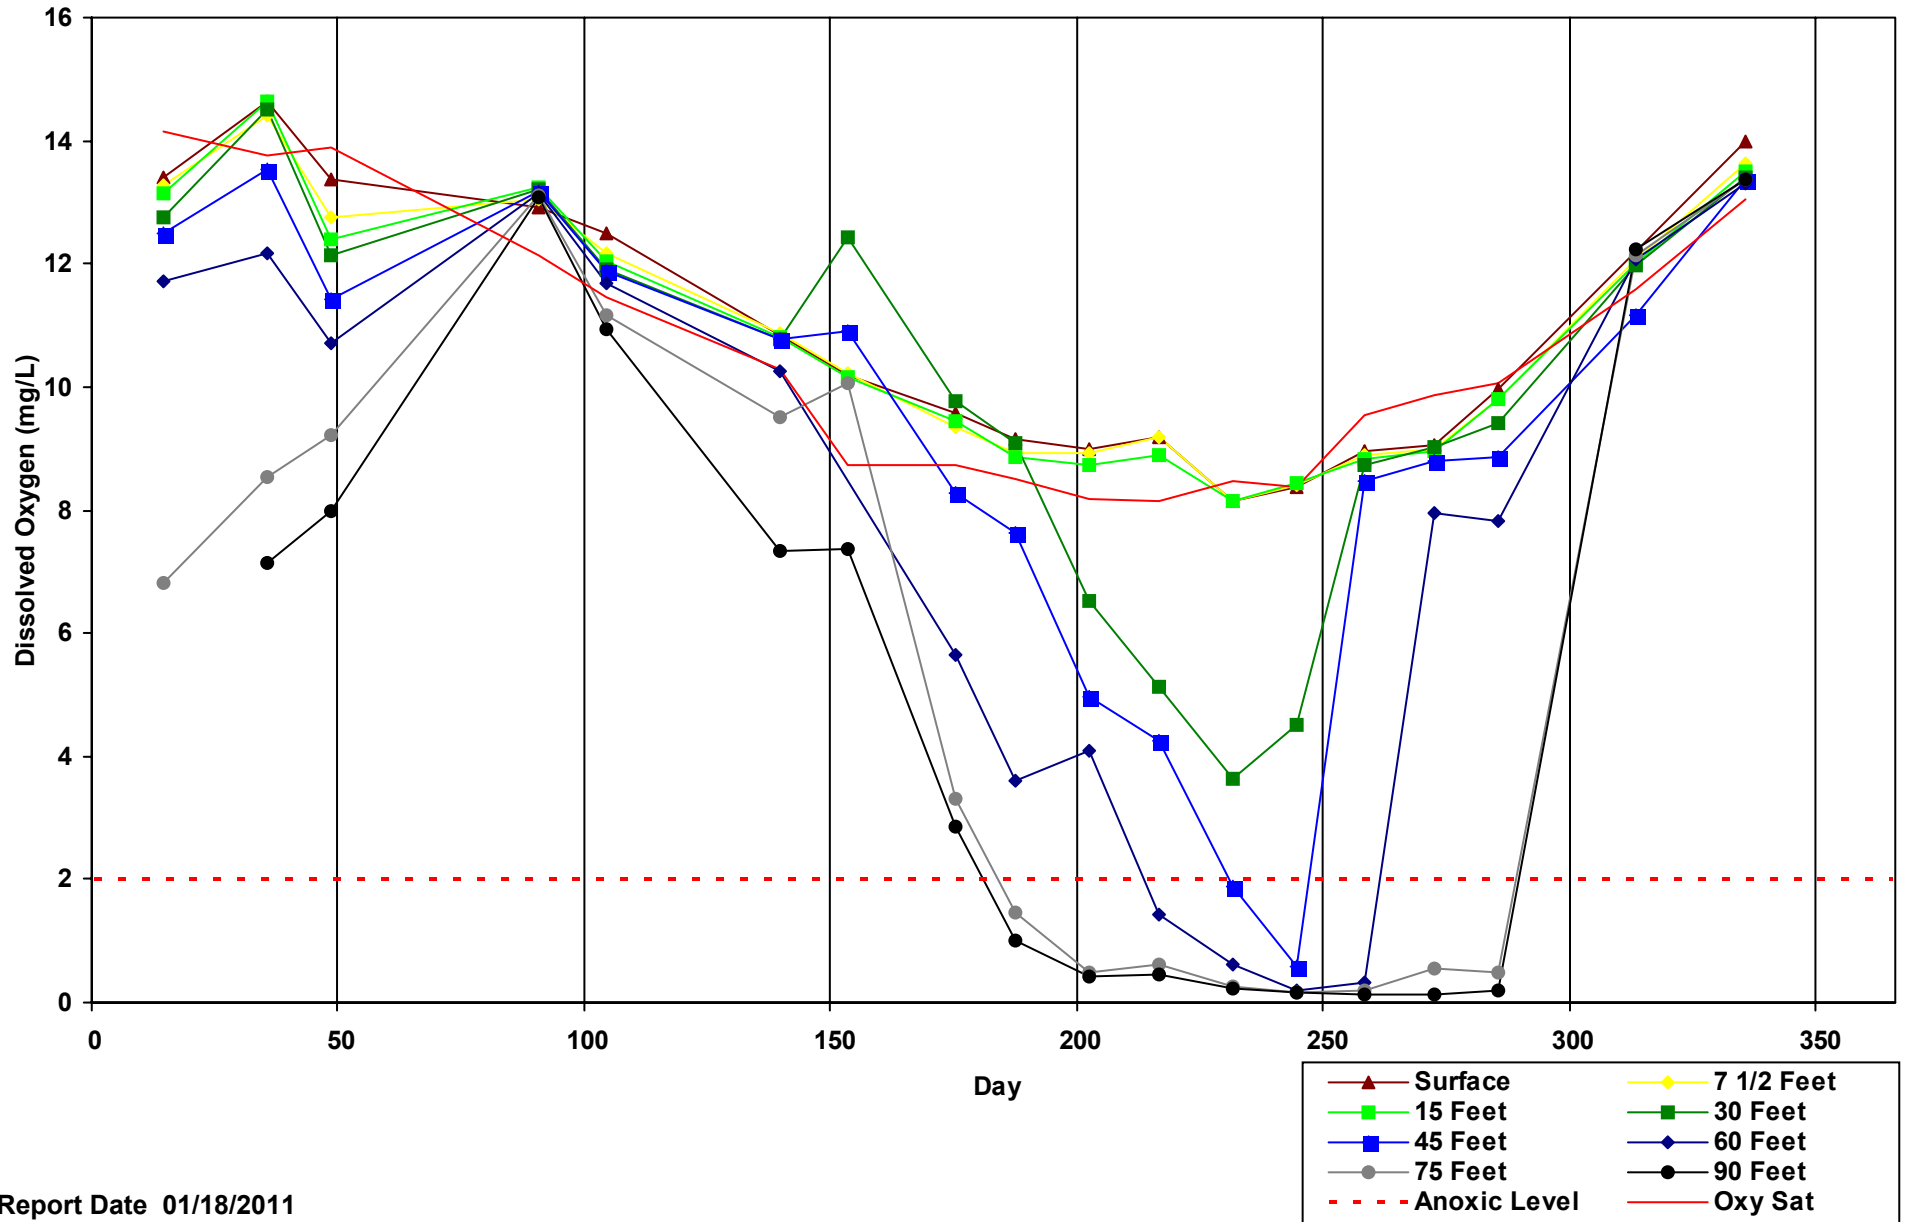

Big Platte Lake Dissolved Oxygen (2010 at All Depths)

Anoxic at 45 Feet: 16.2 Days, 60 Feet: 48.1 Days, 75 Feet: 105.2 Days, 90 Feet: 108.7 Days

Report Date 01/18/2011