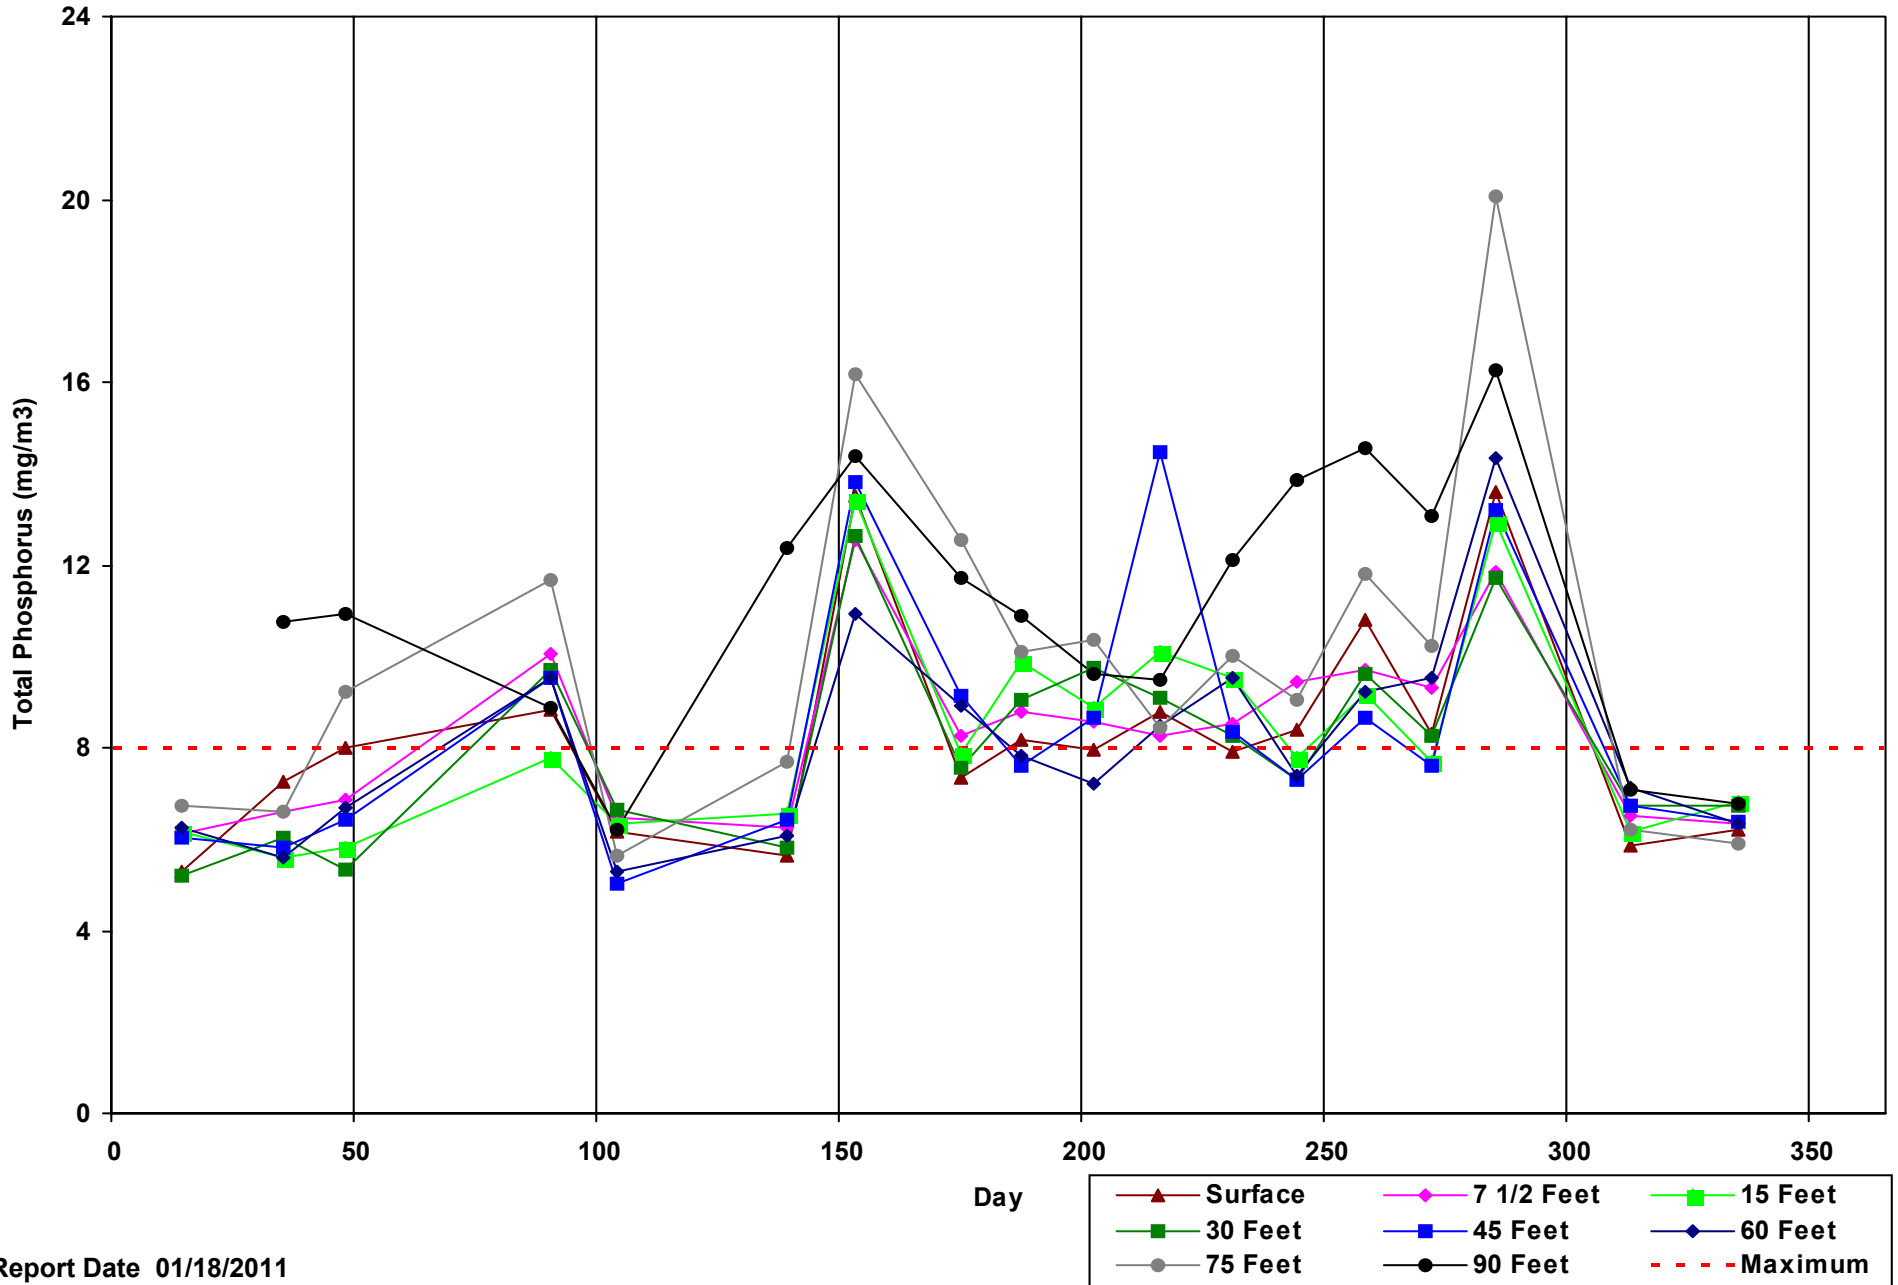

Big Platte Lake - Phosphorus (All Depths) for Year 2010

Report Date 01/18/2011