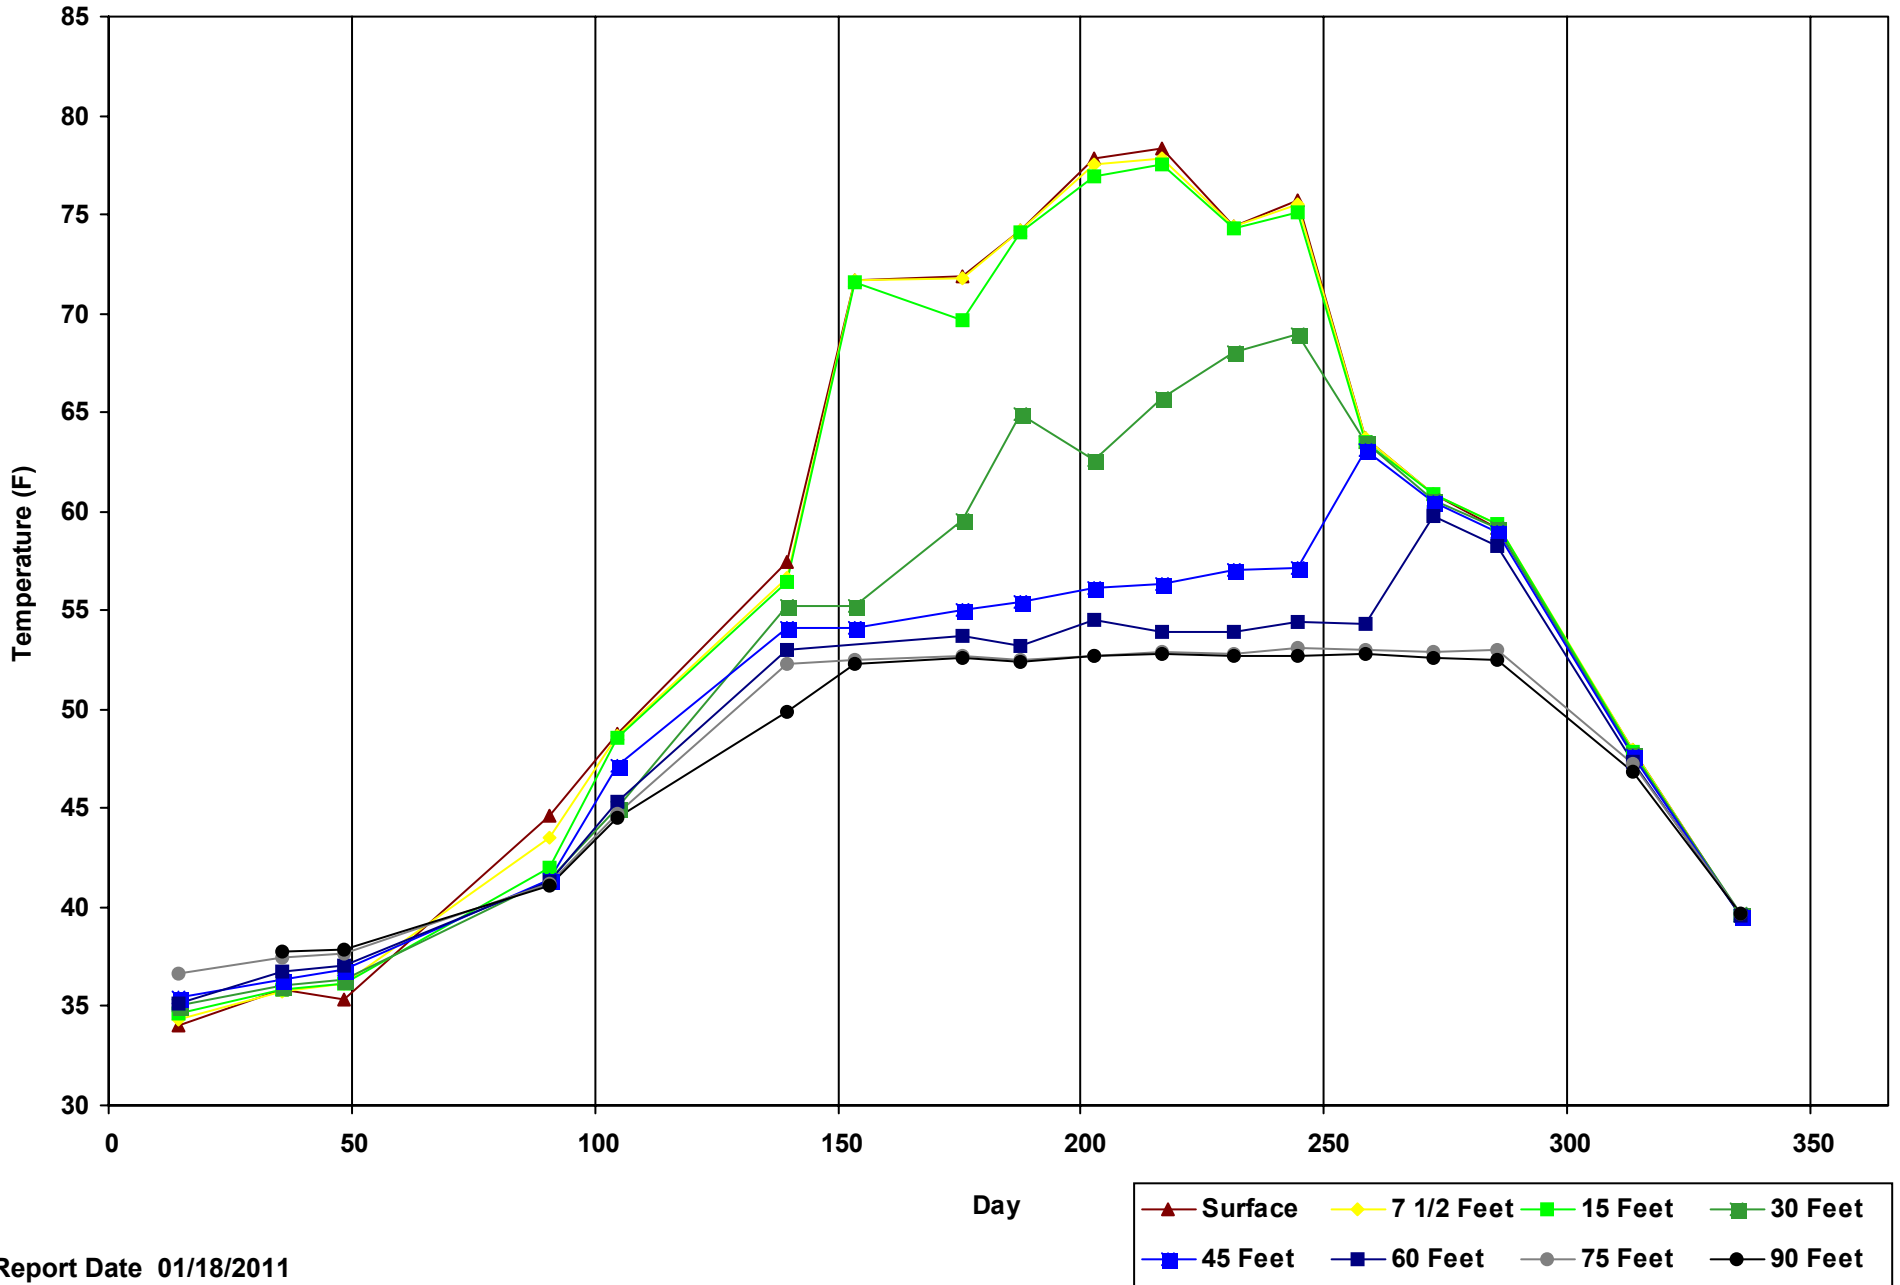

Big Platte Lake Temperature (2010 at All Depths)

Report Date 01/18/2011